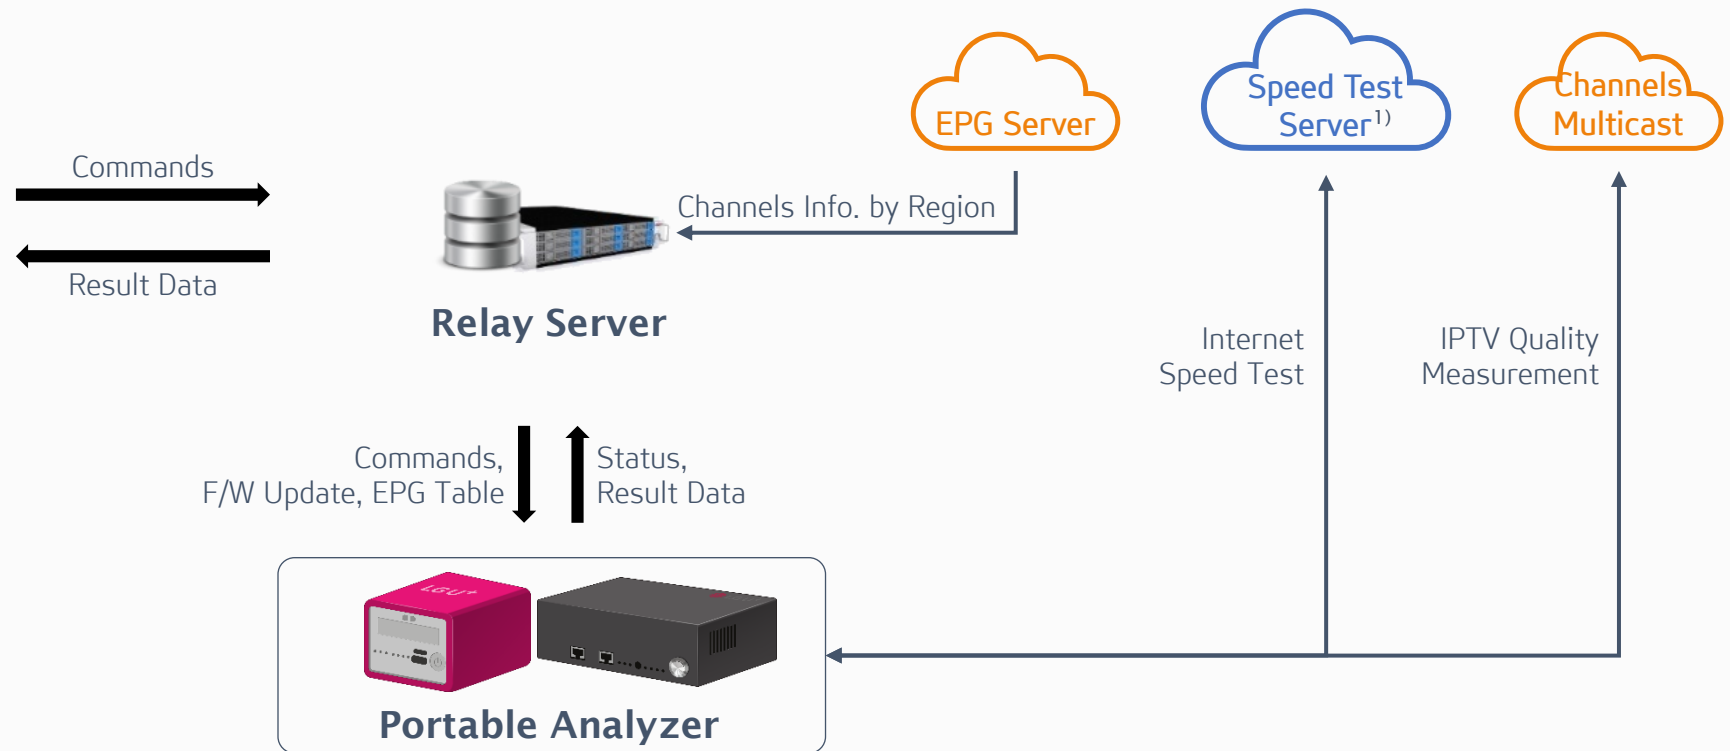

Portable Analyzer Introduction

June 2021

“An Essential Tool for Field Engineers to improve Service Quality”

| | 1G Type (NLPA-GN-A) | 10G Type (NLPA-DGN-A) |
|-----------------------------------|---|---|
| | | |
| Base Specifications | <ol style="list-style-type: none"> (1) Size : W61 X H42 X D66 (mm) (2) # of Ethernet Ports : 2 X 1Gbps RJ-45 (3) Includes IR command output (4) Battery : 3.7V 2,500mAh Li-Po (5) Charging : via USB Type-C Connector (5V 1A) | <ol style="list-style-type: none"> (1) Size : W191 X H53 X D124 (mm) (2) # of Ethernet Ports : 1 X 10Gbps RJ-45 + 1 X 1Gbps RJ-45 (3) Includes IR command output (4) Battery : 11.1V 3,300mAh Li-Ion (5) Charging : via USB Type-C (USB-PD Fast Charging) |
| Measurement Specifications | <ol style="list-style-type: none"> (1) Internet Speed Test <ul style="list-style-type: none"> - Upload/Download Speed (Mean, Max) - RTT based Delay, Loss - CRC (RX) Check (2) IPTV Quality Measurement <ul style="list-style-type: none"> - Multicast Join/Leave Duration - RTP Bitrate, Jitter, Error Count - ETSI TR 101 290 1st Priority based MPEG2-TS Analysis - CRC (RX) Check | <ol style="list-style-type: none"> (3) VOD Streaming Quality Measurement <ul style="list-style-type: none"> - Streaming Bitrate - Can detect & ignore Ads (4) Others <ul style="list-style-type: none"> - Remote F/W Updating - Disabling Stolen/Lost Device - Limiting Specified IP out-of-band Measurement |
| Certificates & Others | <ol style="list-style-type: none"> (1) Certificates <ul style="list-style-type: none"> - KC - Passed Environmental Tests (1.5m Drop, -20~60°C Operation, Low Frequency Vibration) (2) Subscribed a Product Liability Insurance | <ol style="list-style-type: none"> (1) Certificates <ul style="list-style-type: none"> - KC - Passed Environmental Tests (0.35J Impact, -20~60°C Operation, Low Frequency Vibration) (2) Subscribed a Product Liability Insurance |