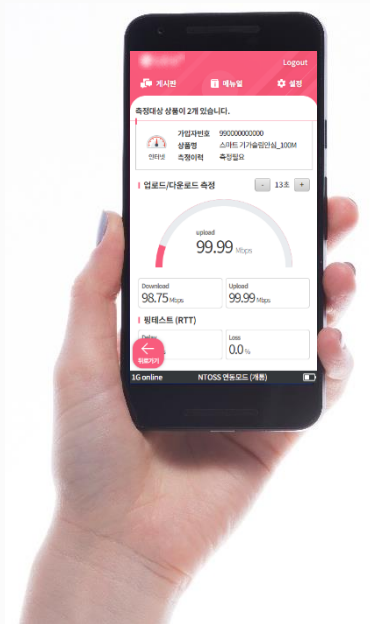

Portable Analyzer Introduction

June 2021

“An Essential Tool for Field Engineers to improve Service Quality”

| | 1G Type (NLPA-GN-A) | 10G Type (NLPA-DGN-A) |
|-----------------------------------|---|---|
| | | |
| Base Specifications | <ol style="list-style-type: none"> (1) Size : W61 X H42 X D66 (mm) (2) # of Ethernet Ports : 2 X 1Gbps RJ-45 (3) Includes IR command output (4) Battery : 3.7V 2,500mAh Li-Po (5) Charging : via USB Type-C Connector (5V 1A) | <ol style="list-style-type: none"> (1) Size : W191 X H53 X D124 (mm) (2) # of Ethernet Ports : 1 X 10Gbps RJ-45 + 1 X 1Gbps RJ-45 (3) Includes IR command output (4) Battery : 11.1V 3,300mAh Li-Ion (5) Charging : via USB Type-C (USB-PD Fast Charging) |
| Measurement Specifications | <ol style="list-style-type: none"> (1) Internet Speed Test <ul style="list-style-type: none"> - Upload/Download Speed (Mean, Max) - RTT based Delay, Loss - CRC (RX) Check (2) IPTV Quality Measurement <ul style="list-style-type: none"> - Multicast Join/Leave Duration - RTP Bitrate, Jitter, Error Count - ETSI TR 101 290 1st Priority based MPEG2-TS Analysis - CRC (RX) Check | <ol style="list-style-type: none"> (3) VOD Streaming Quality Measurement <ul style="list-style-type: none"> - Streaming Bitrate - Can detect & ignore Ads (4) Others <ul style="list-style-type: none"> - Remote F/W Updating - Disabling Stolen/Lost Device - Limiting Specified IP out-of-band Measurement |
| Certificates & Others | <ol style="list-style-type: none"> (1) Certificates <ul style="list-style-type: none"> - KC - Passed Environmental Tests (1.5m Drop, -20~60°C Operation, Low Frequency Vibration) (2) Subscribed a Product Liability Insurance | <ol style="list-style-type: none"> (1) Certificates <ul style="list-style-type: none"> - KC - Passed Environmental Tests (0.35J Impact, -20~60°C Operation, Low Frequency Vibration) (2) Subscribed a Product Liability Insurance |