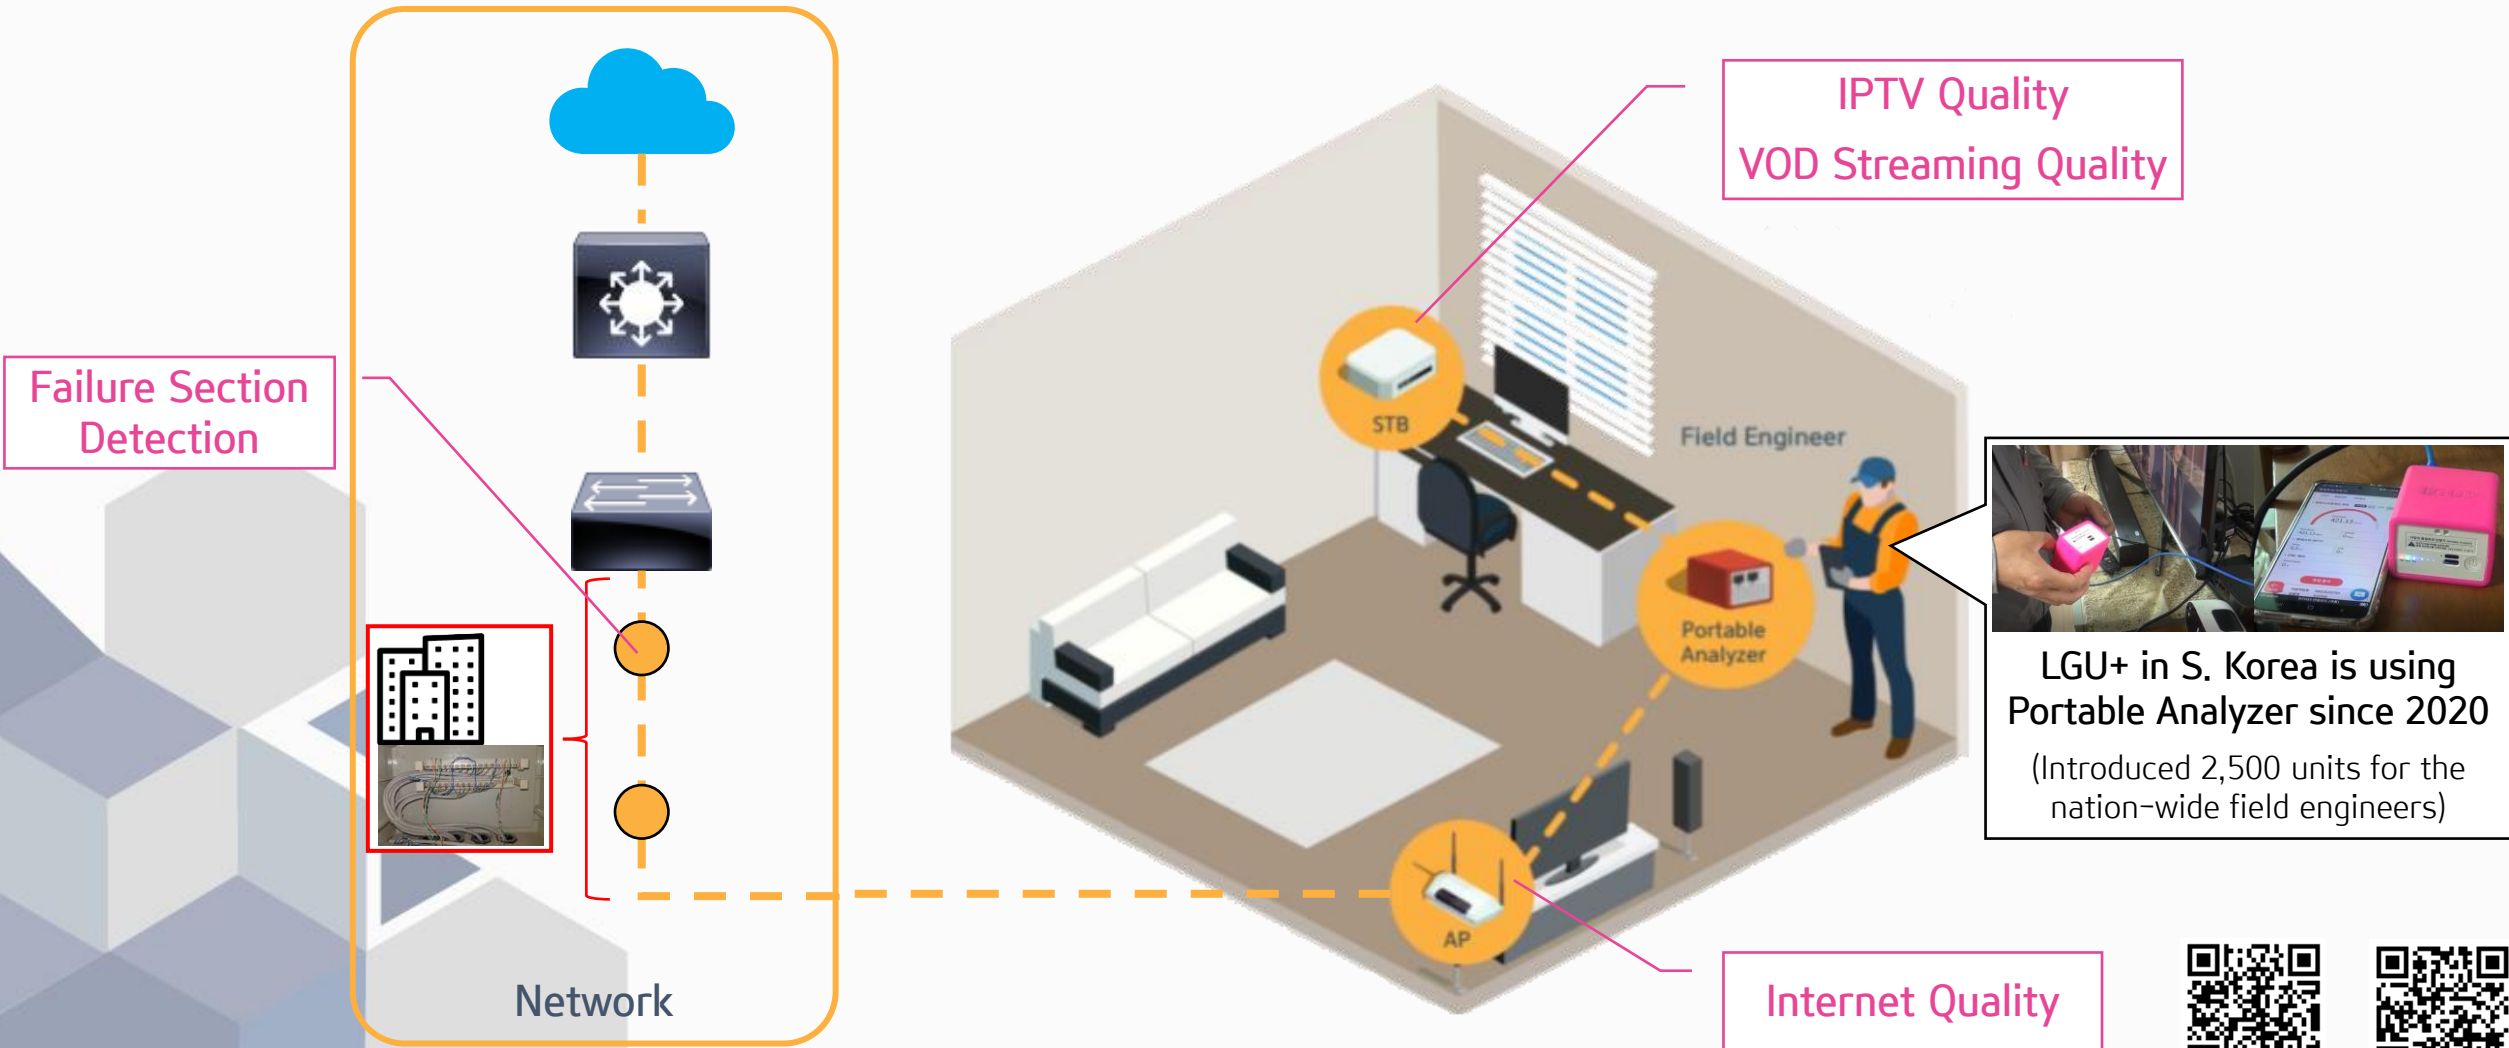

Portable Analyzer Introduction

June 2021

“An Essential Tool for Field Engineers to improve Service Quality”

| | 1G Type (NLPA-GN-A) | 10G Type (NLPA-DGN-A) |
|-----------------------------------|---|---|
| | | |
| Base Specifications | <ol style="list-style-type: none"> (1) Size : W61 X H42 X D66 (mm) (2) # of Ethernet Ports : 2 X 1Gbps RJ-45 (3) Includes IR command output (4) Battery : 3.7V 2,500mAh Li-Po (5) Charging : via USB Type-C Connector (5V 1A) | <ol style="list-style-type: none"> (1) Size : W191 X H53 X D124 (mm) (2) # of Ethernet Ports : 1 X 10Gbps RJ-45 + 1 X 1Gbps RJ-45 (3) Includes IR command output (4) Battery : 11.1V 3,300mAh Li-Ion (5) Charging : via USB Type-C (USB-PD Fast Charging) |
| Measurement Specifications | <ol style="list-style-type: none"> (1) Internet Speed Test <ul style="list-style-type: none"> - Upload/Download Speed (Mean, Max) - RTT based Delay, Loss - CRC (RX) Check (2) IPTV Quality Measurement <ul style="list-style-type: none"> - Multicast Join/Leave Duration - RTP Bitrate, Jitter, Error Count - ETSI TR 101 290 1st Priority based MPEG2-TS Analysis - CRC (RX) Check | <ol style="list-style-type: none"> (3) VOD Streaming Quality Measurement <ul style="list-style-type: none"> - Streaming Bitrate - Can detect & ignore Ads (4) Others <ul style="list-style-type: none"> - Remote F/W Updating - Disabling Stolen/Lost Device - Limiting Specified IP out-of-band Measurement |
| Certificates & Others | <ol style="list-style-type: none"> (1) Certificates <ul style="list-style-type: none"> - KC - Passed Environmental Tests (1.5m Drop, -20~60°C Operation, Low Frequency Vibration) (2) Subscribed a Product Liability Insurance | <ol style="list-style-type: none"> (1) Certificates <ul style="list-style-type: none"> - KC - Passed Environmental Tests (0.35J Impact, -20~60°C Operation, Low Frequency Vibration) (2) Subscribed a Product Liability Insurance |