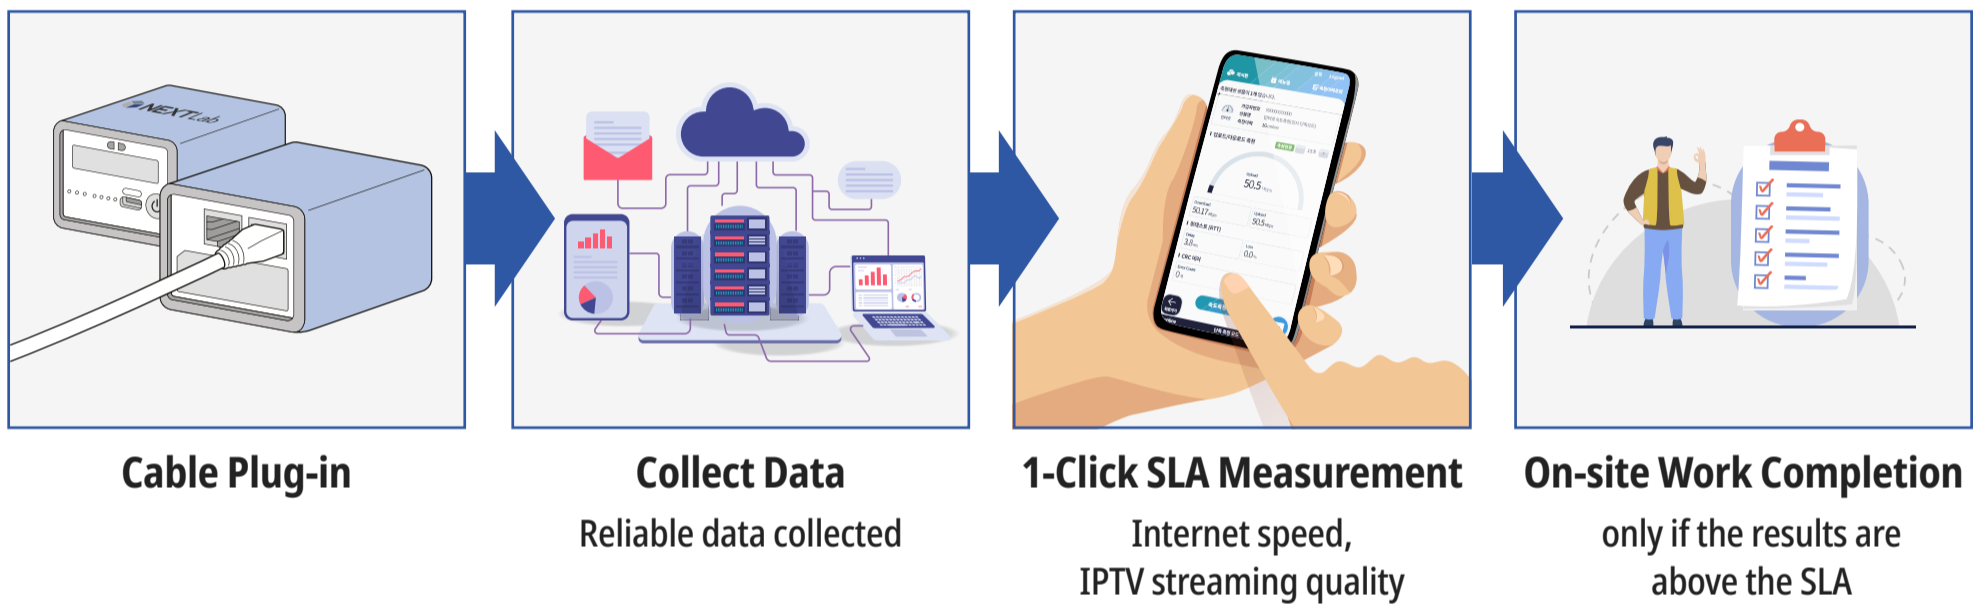

3 Save Time & Cost

Control all interfaces entering the DUT(Device Under Test).

4 Continuous Evolution

Latest Product with Built-in OTA updates that continually add AI-based automated testing features.

Handheld Network Measurement for Broadband Service Providers

NEXTLab netMeter

Innovative Solutions

Make your work easy and efficient. Detect the problem and complete the task onsite. All data is there for your future business.

- 1 Reduce revisiting cost up to 50%**
- 2 Prevent the compliance dispute with governmental agencies**
- 3 Gather comprehensive data for you to explore future business opportunities**